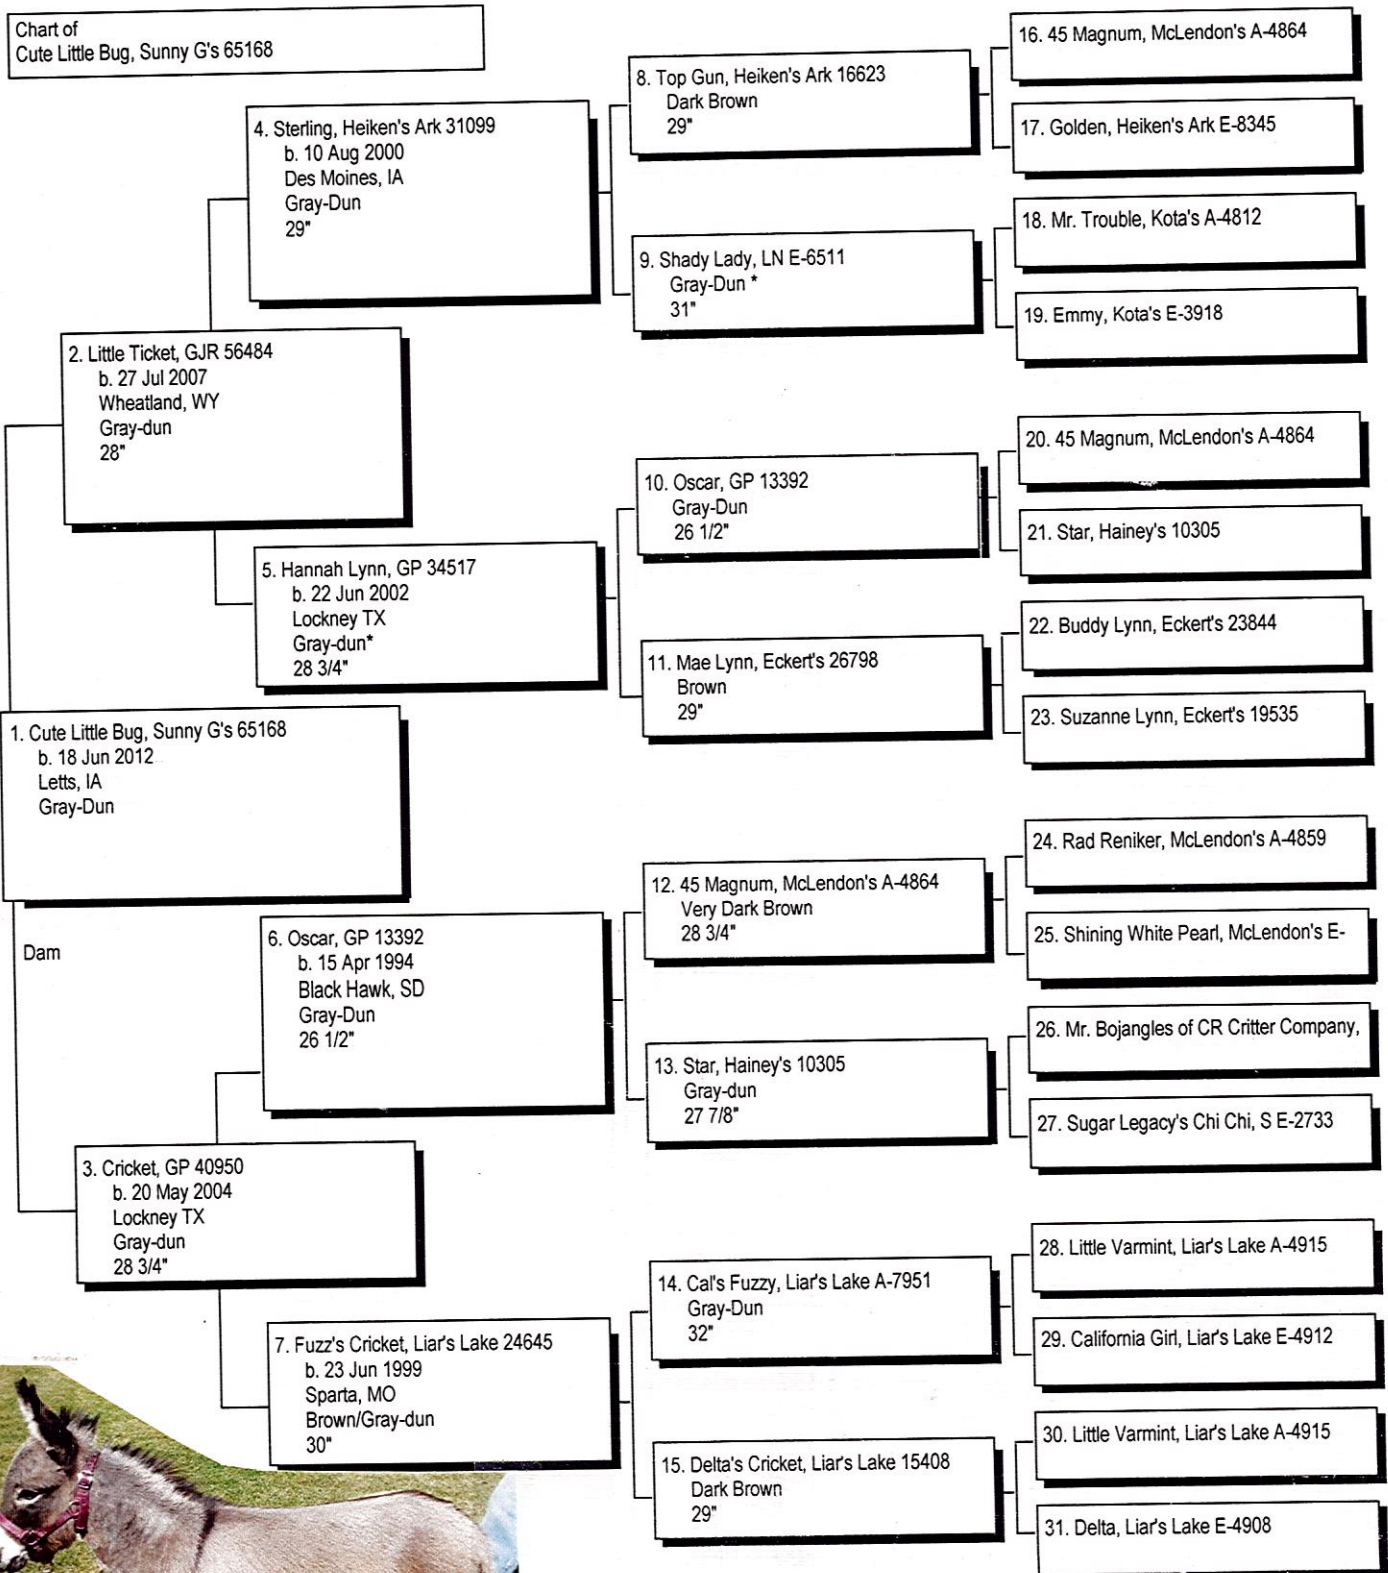

Pedigree

Chart #1

The American Donkey and Mule Society  
 P.O. Box 1210, Lewisville, TX 75067 (972) 219-0781  
 The American Donkey and Mule Society is not responsible  
 for errors in information submitted to the registry.