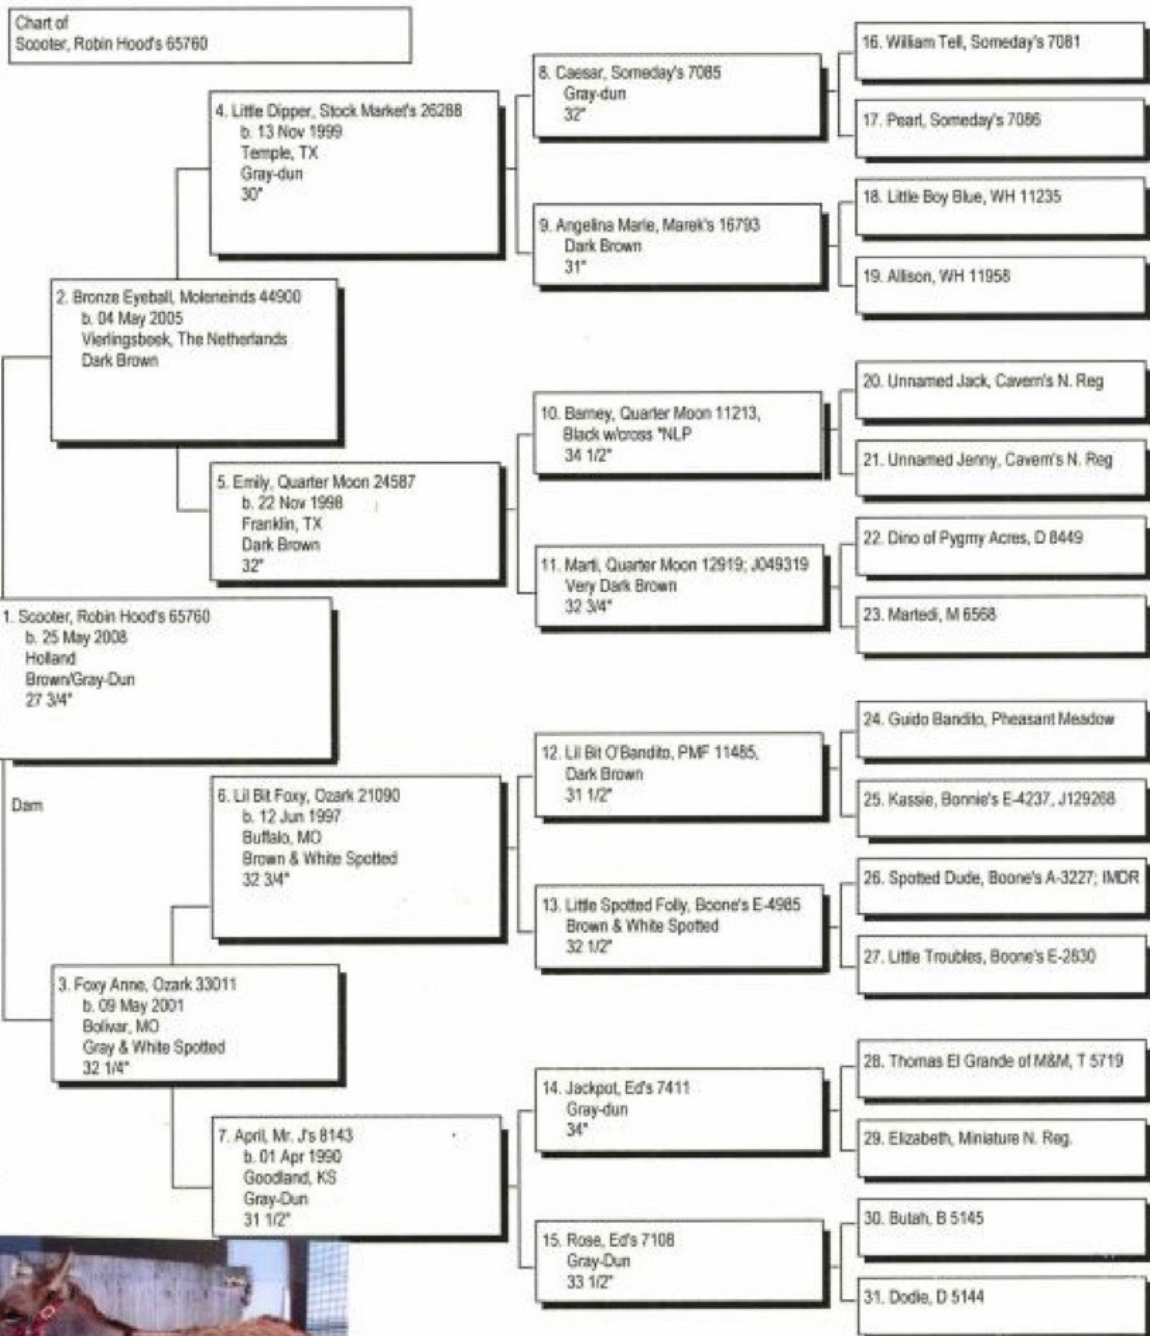

Pedigree

Chart #1

The American Donkey and Mule Society  
P.O. Box 1210, Lewisville, TX 75067 (972) 219-0781  
The American Donkey and Mule Society is not responsible  
for errors in information submitted to the registry.