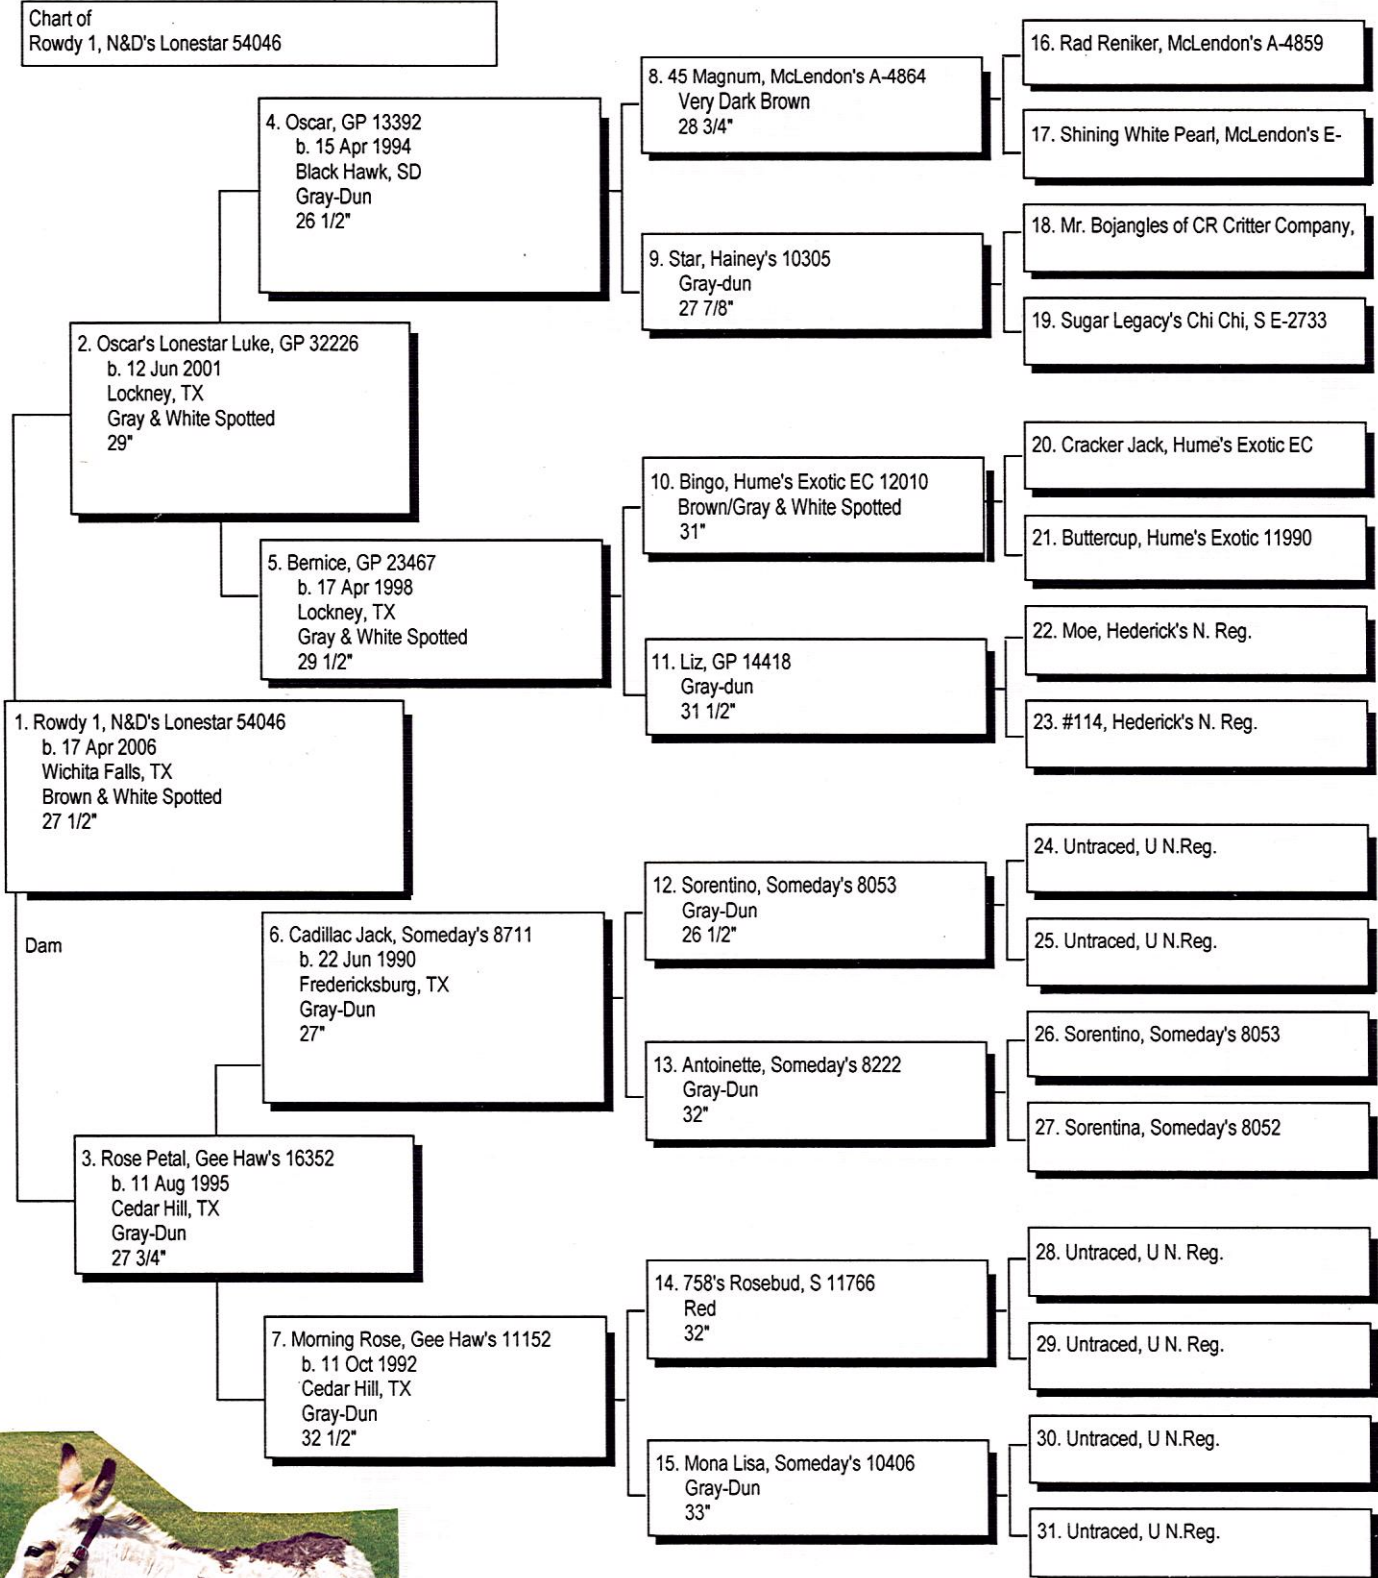

0A01472108

Pedigree

Chart #1

Chart of Rowdy 1, N&D's Lonestar 54046

The American Donkey and Mule Society
 P.O. Box 1210, Lewisville, TX 75067 (972) 219-0781
 The American Donkey and Mule Society is not responsible
 for errors in information submitted to the registry.