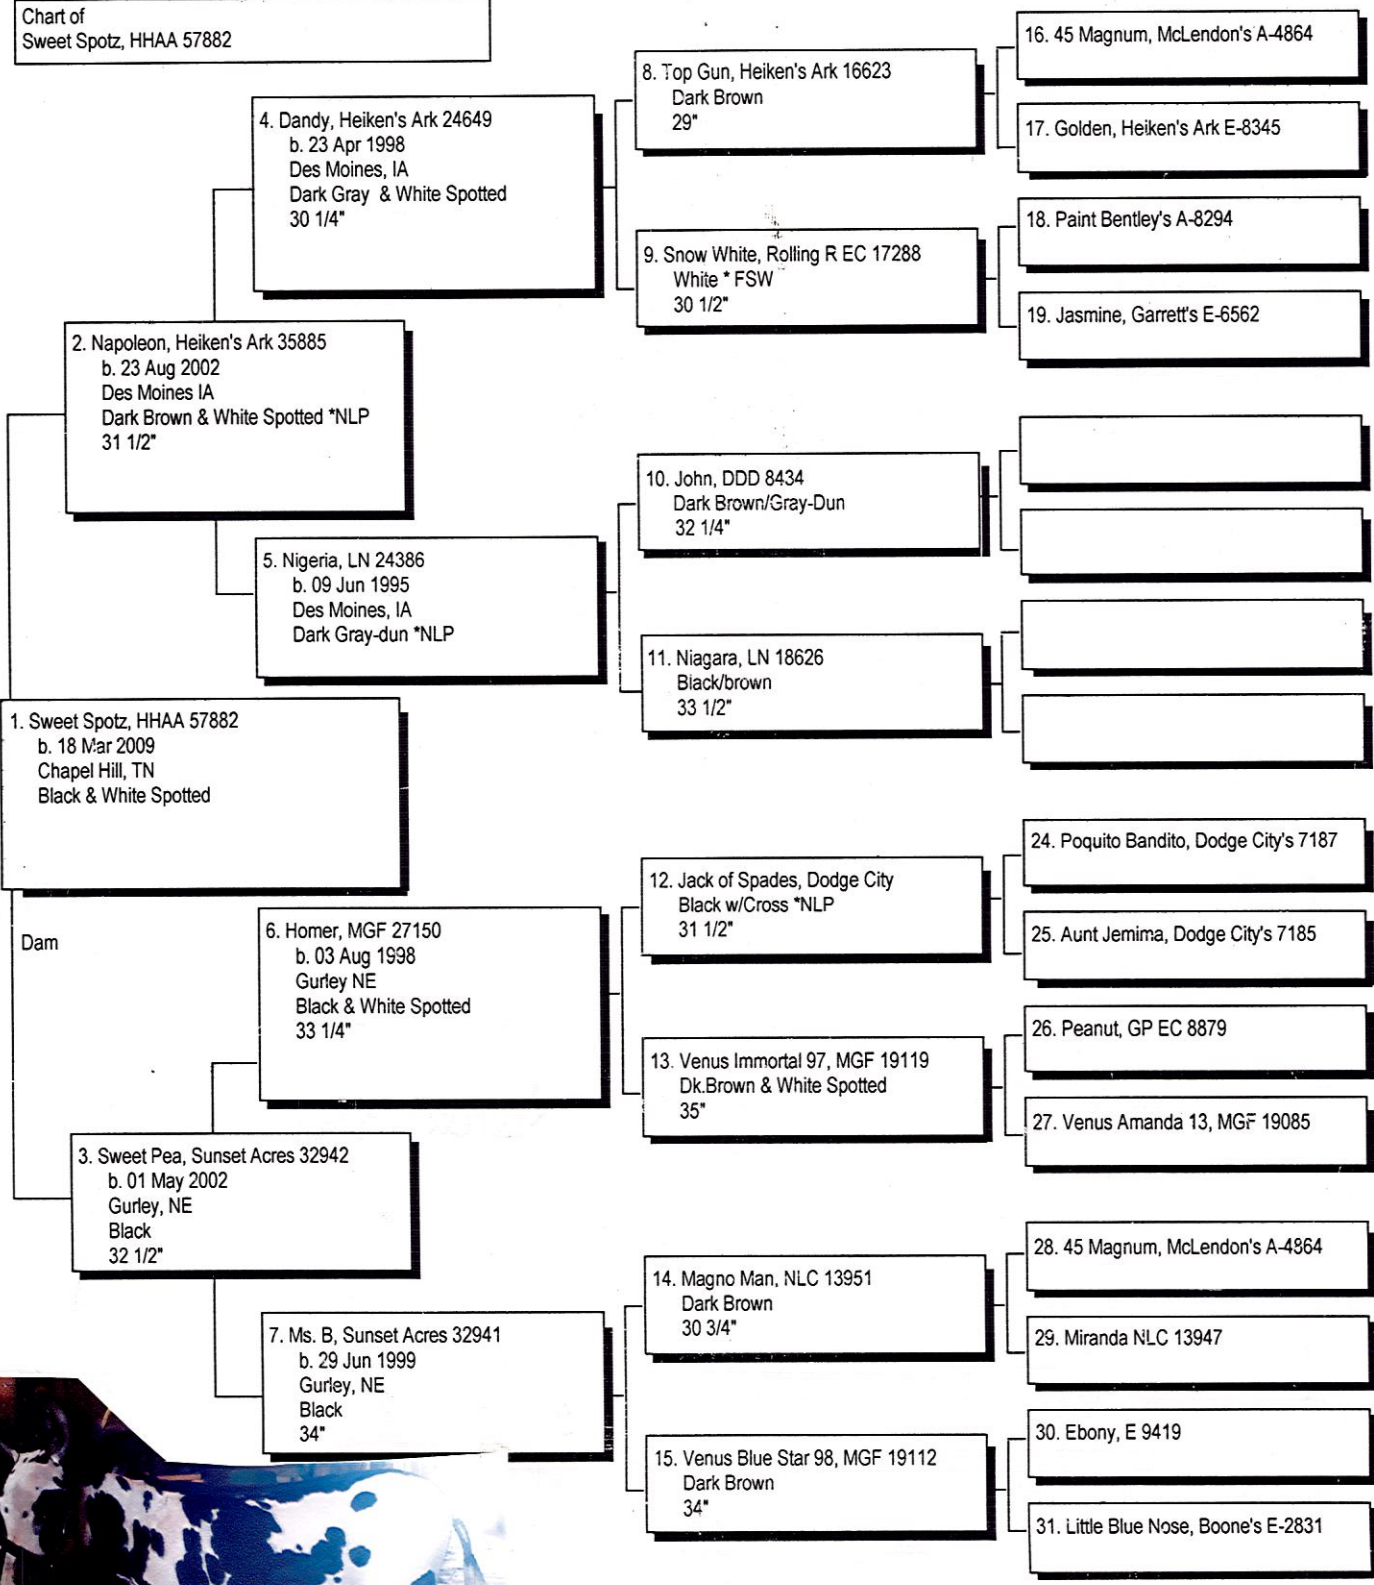

Pedigree

Chart #1

Chart of
Sweet Spotz, HHA 57882

The American Donkey and Mule Society
 P.O. Box 1210, Lewisville, TX 75067 (972) 219-0781
 The American Donkey and Mule Society is not responsible
 for errors in information submitted to the registry.