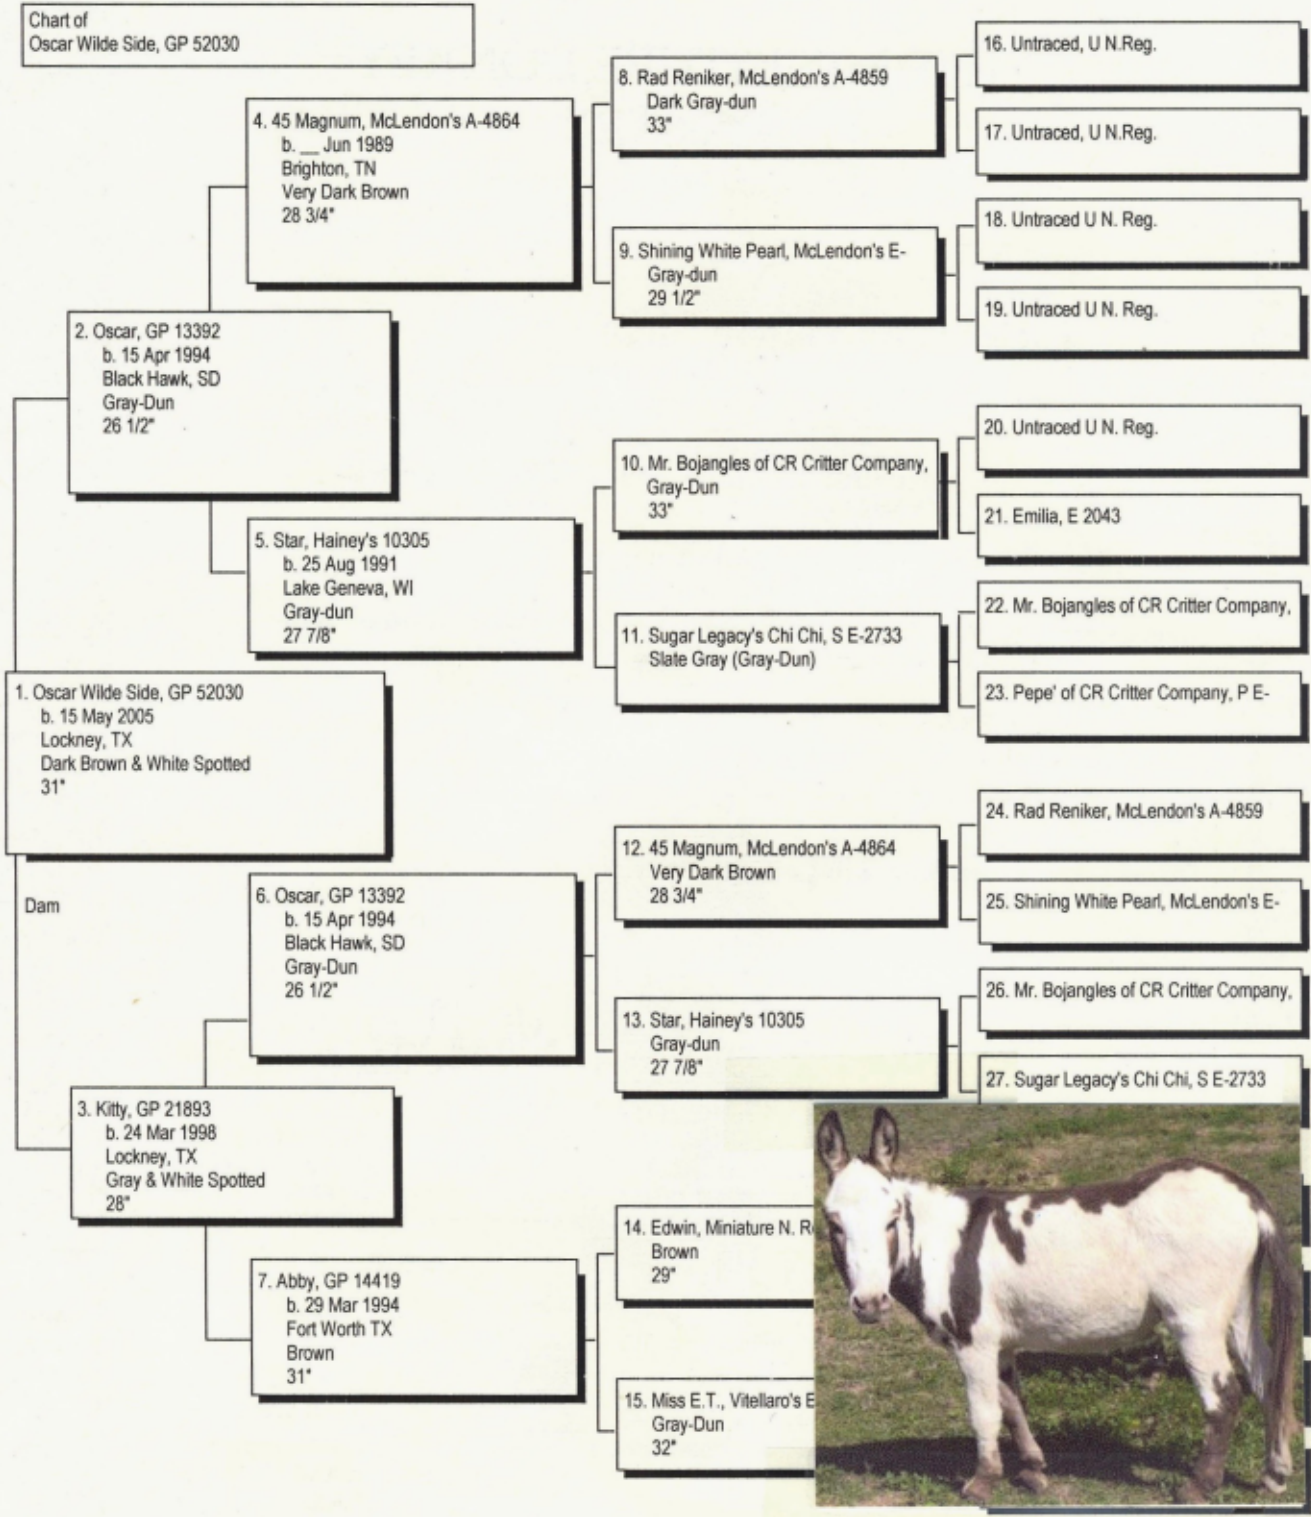

151115223A

Pedigree

Chart #1

Do not remove photo.
Certificate is invalid
Without photo.

The American Donkey and Mule Society
P.O. Box 1210, Lewisville, TX 75067 (972) 219-0781
The American Donkey and Mule Society is not responsible
for errors in information submitted to the registry.