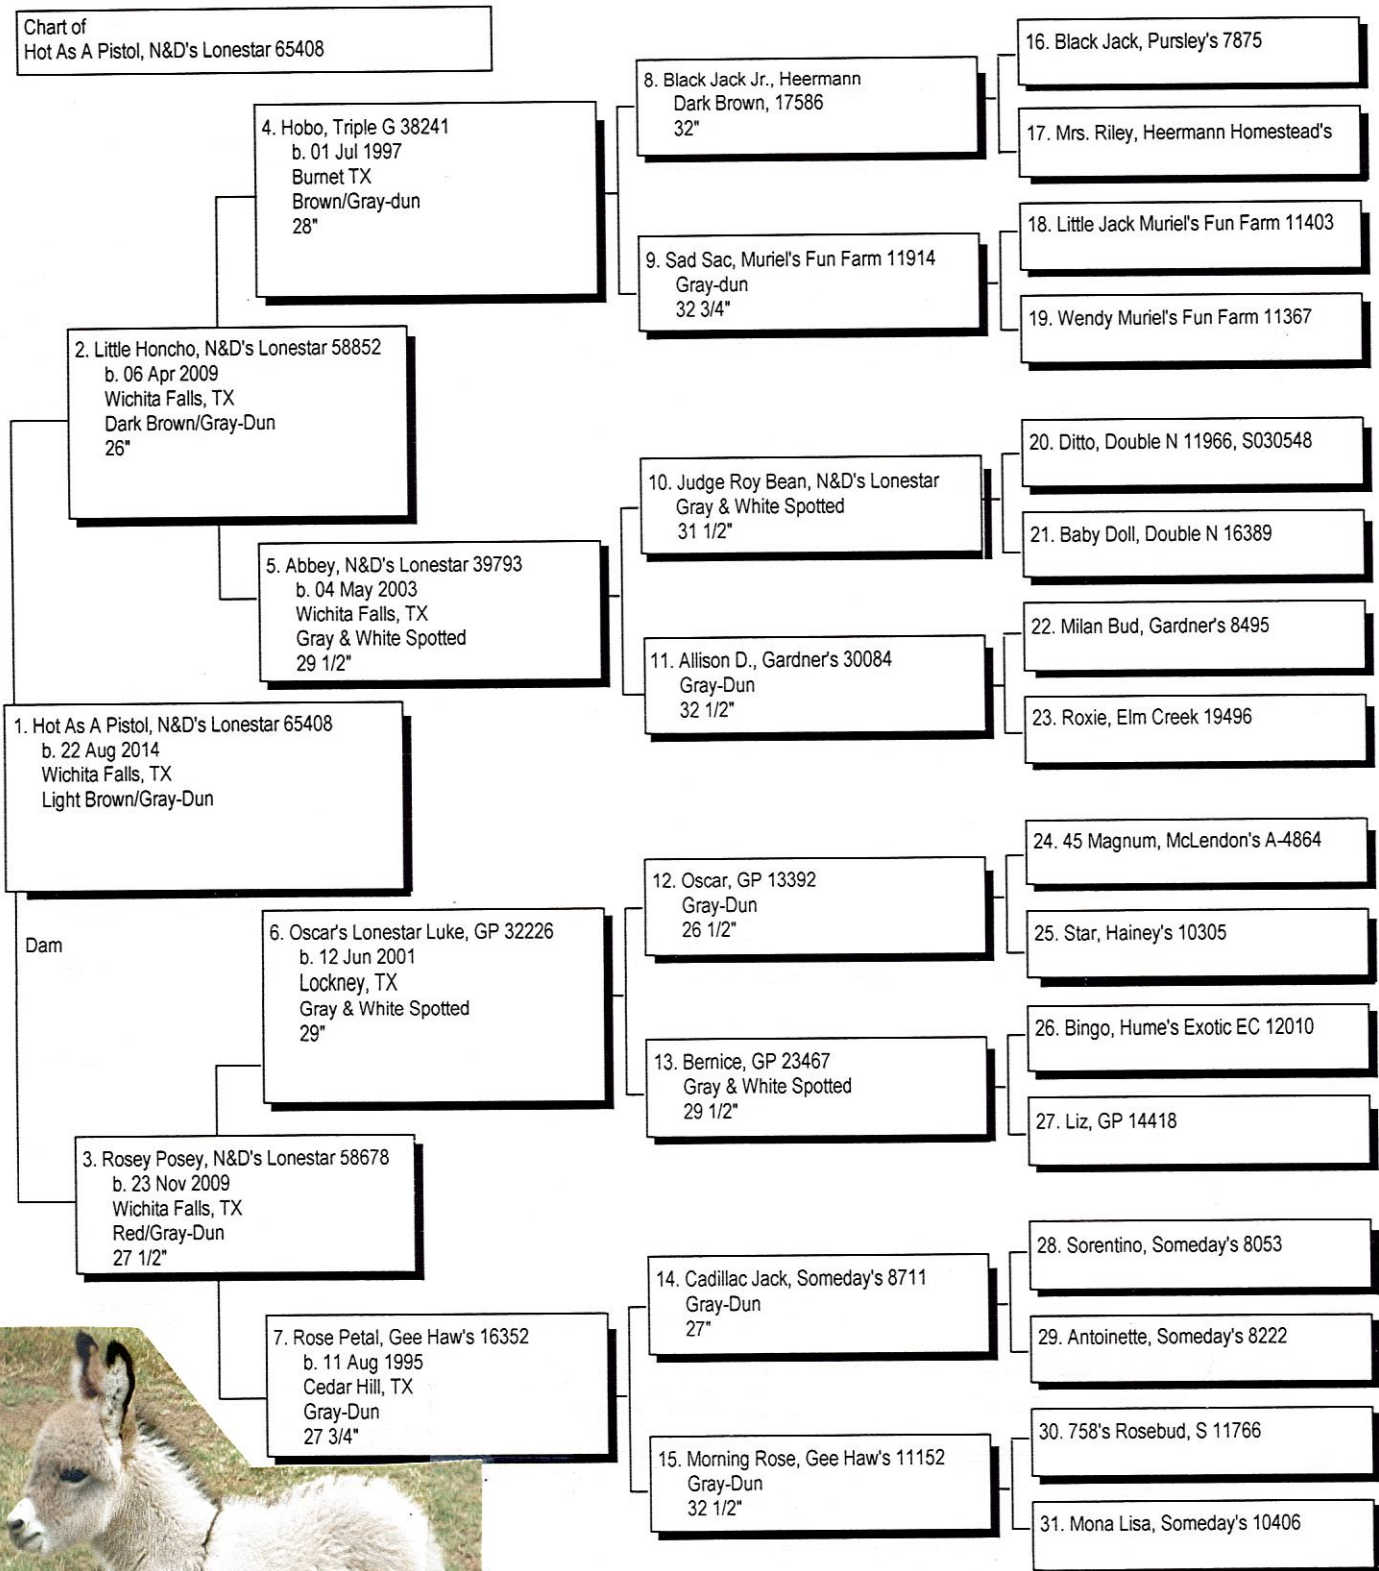

Pedigree

Chart #1

The American Donkey and Mule Society
P.O. Box 1210, Lewisville, TX 75067 (972) 219-0781
The American Donkey and Mule Society is not responsible
for errors in information submitted to the registry.