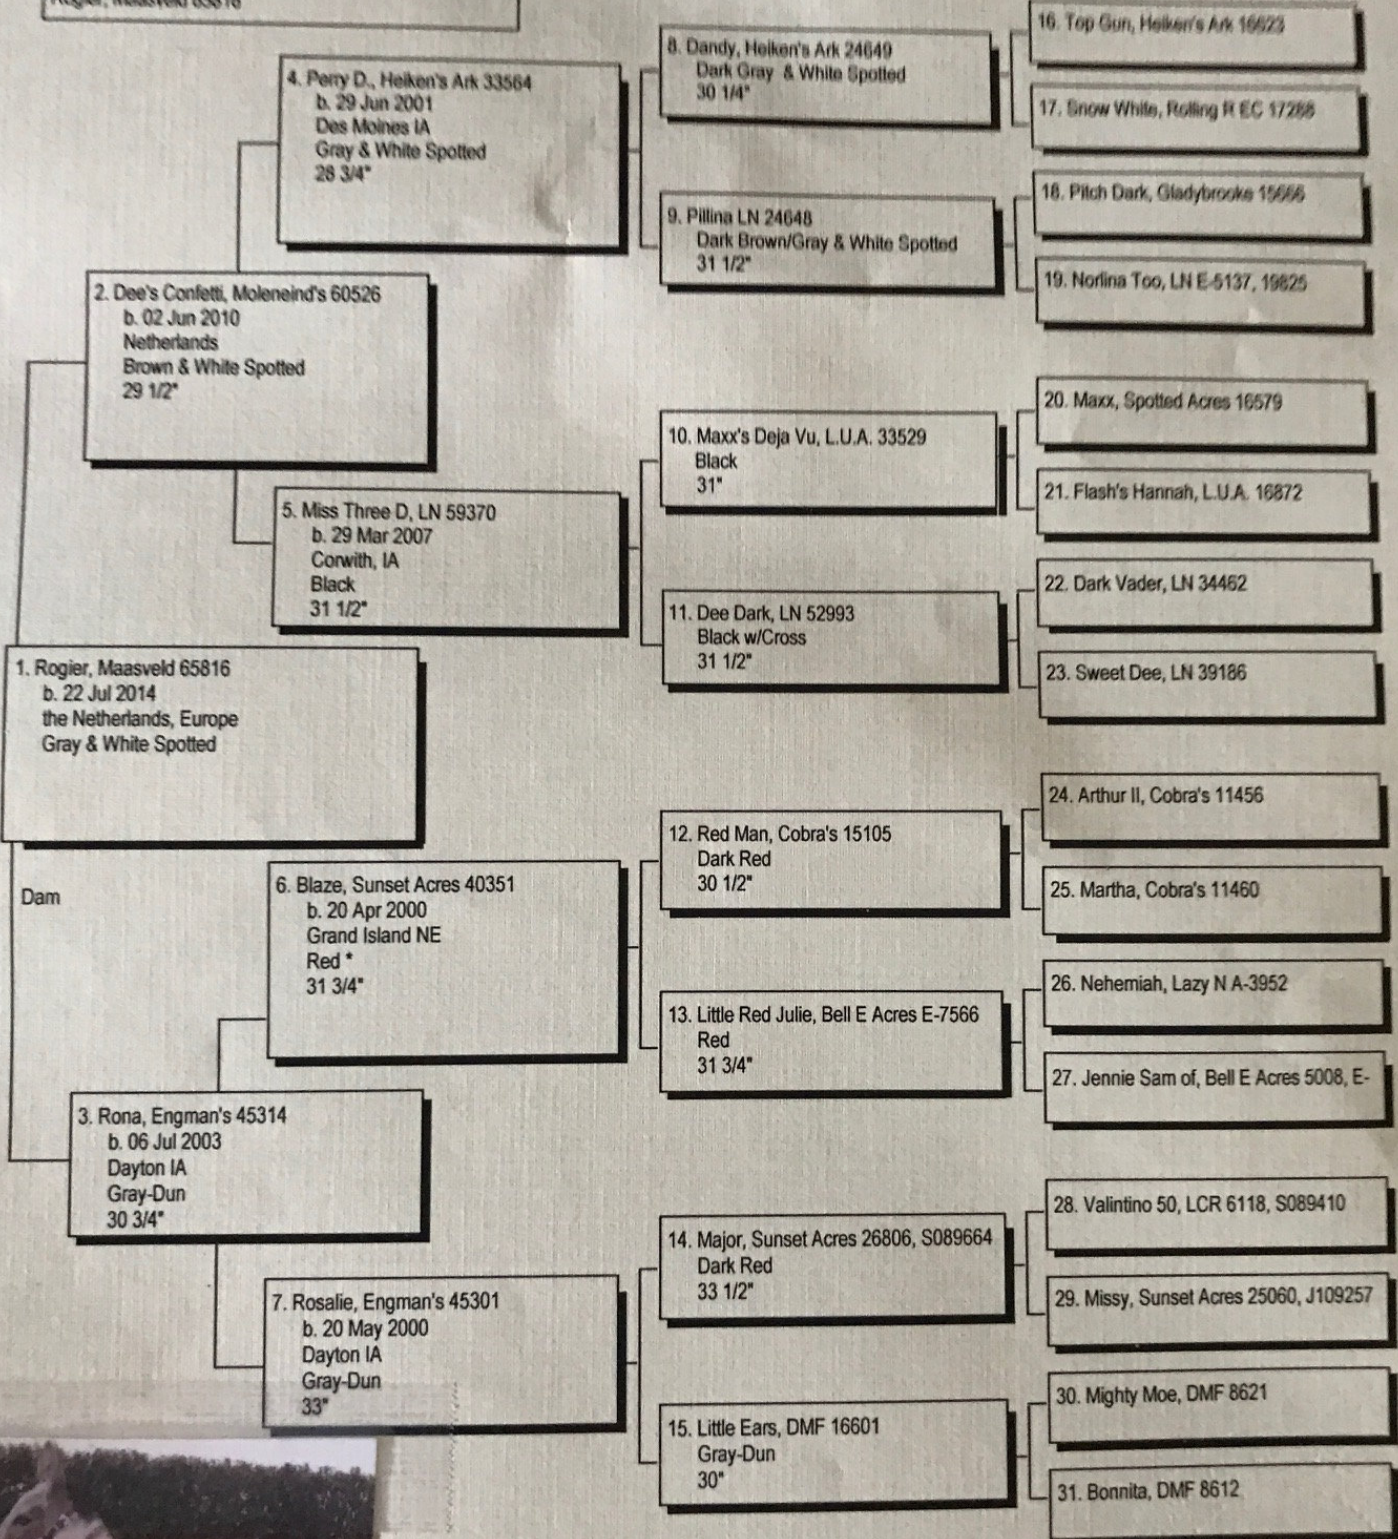

Pedigree

Chart #1

Chart of Rogier, Maasveld 65816

The American Donkey and Mule Society
 P.O. Box 1210, Lewisville, TX 75067 (972) 219-0781
 The American Donkey and Mule Society is not responsible
 for errors in information submitted to the registry.