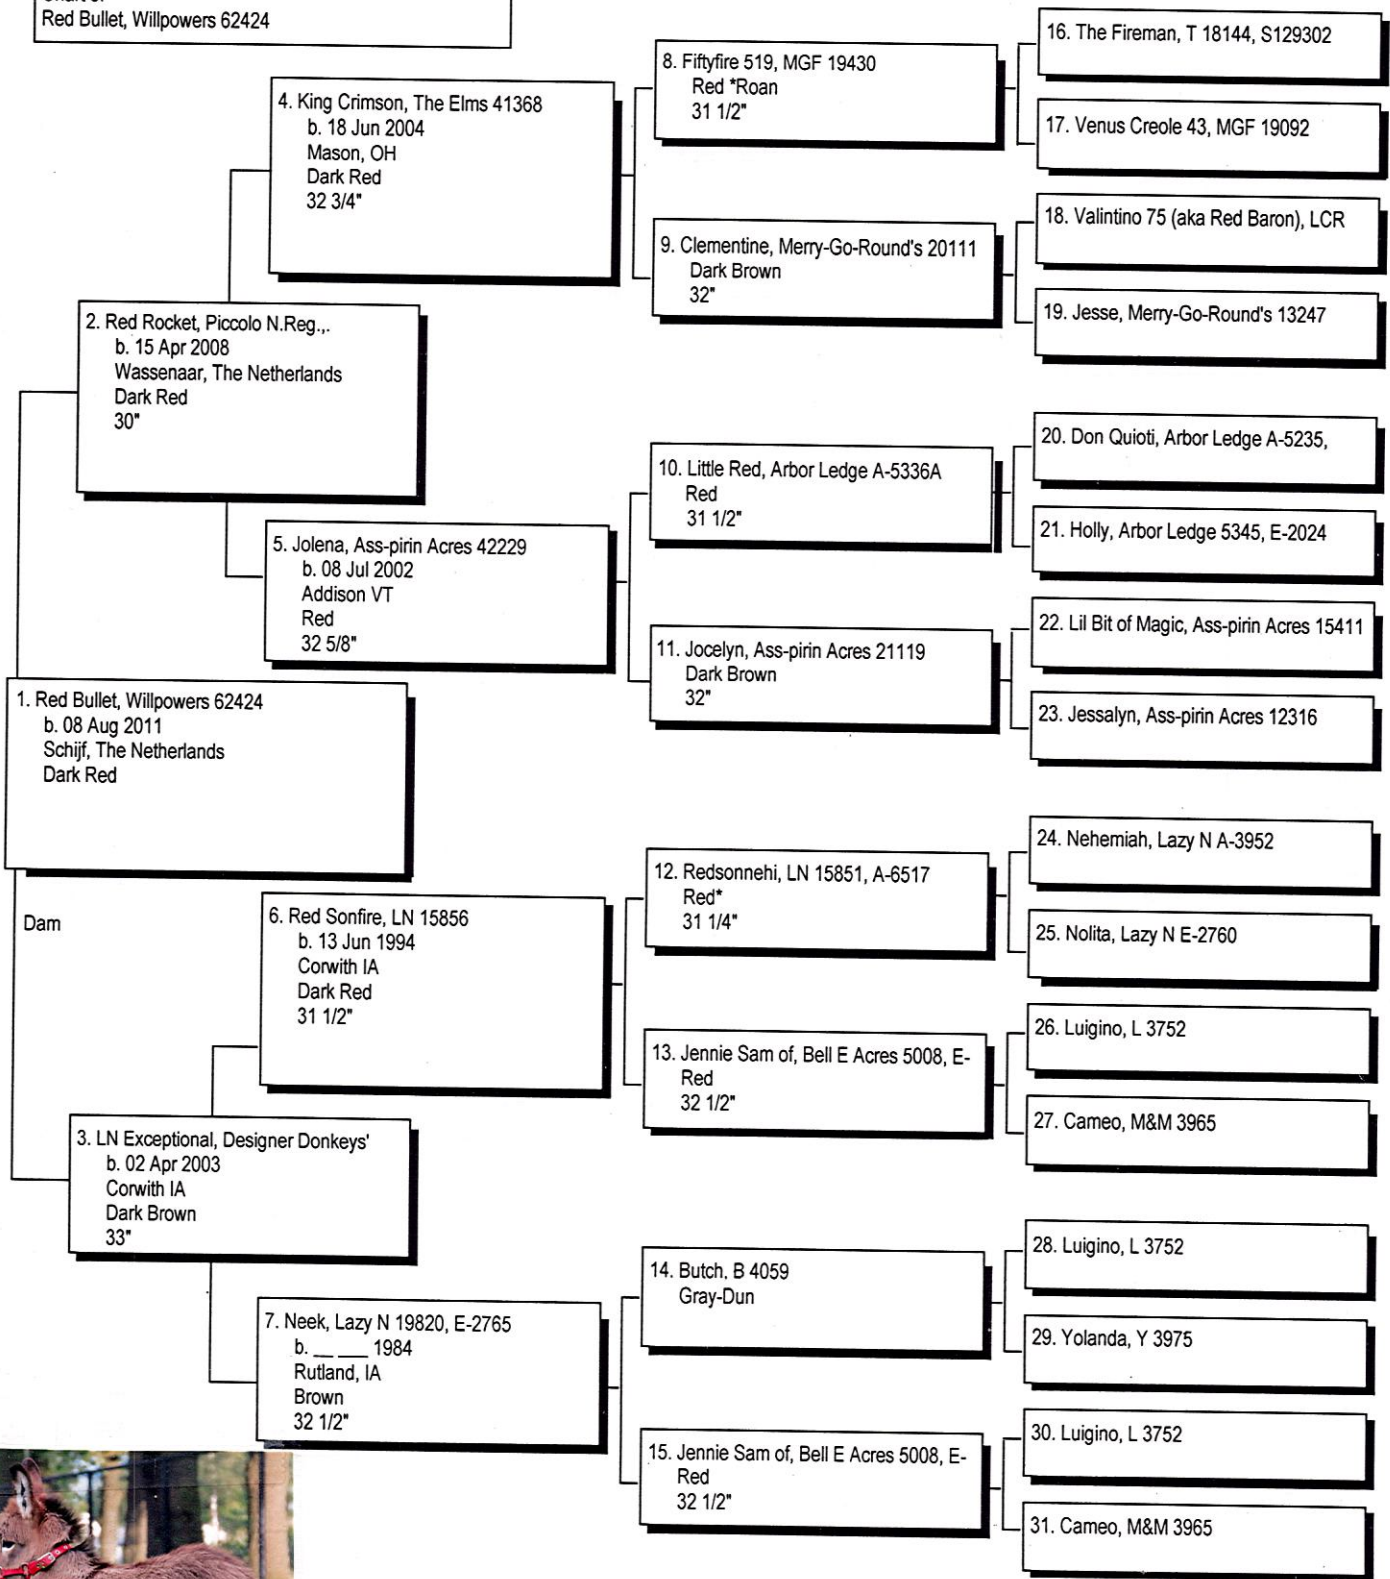

Pedigree

Chart #1

Chart of
Red Bullet, Willpowers 62424

The American Donkey and Mule Society
 P.O. Box 1210, Lewisville, TX 75067 (972) 219-0781
 The American Donkey and Mule Society is not responsible
 for errors in information submitted to the registry.