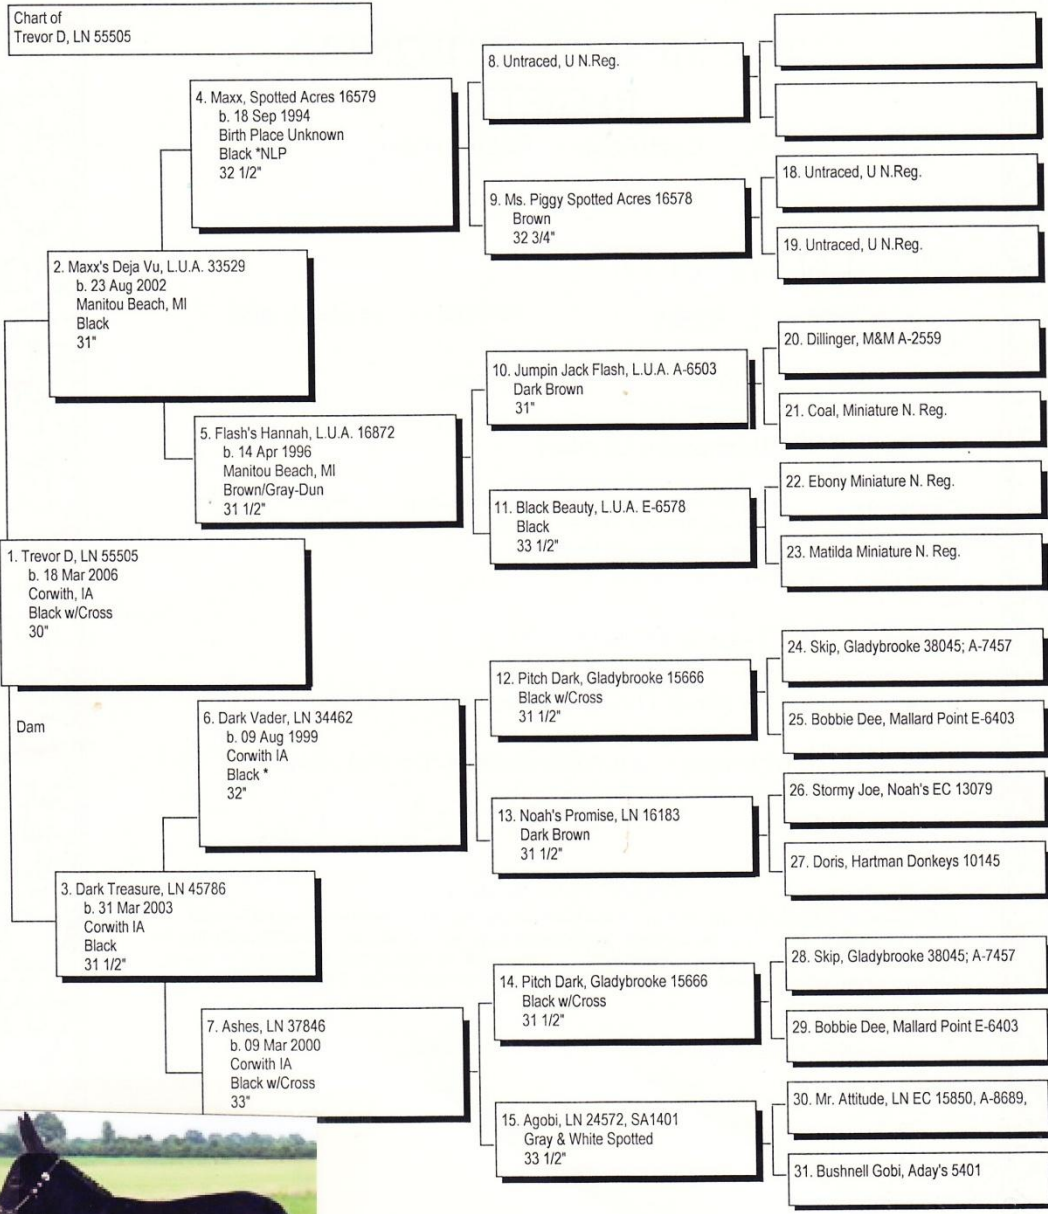

Pedigree

Chart #1

The American Donkey and Mule Society  
 P.O. Box 1210, Lewisville, TX 75067 (972) 219-0781  
 The American Donkey and Mule Society is not responsible  
 for errors in information submitted to the registry.