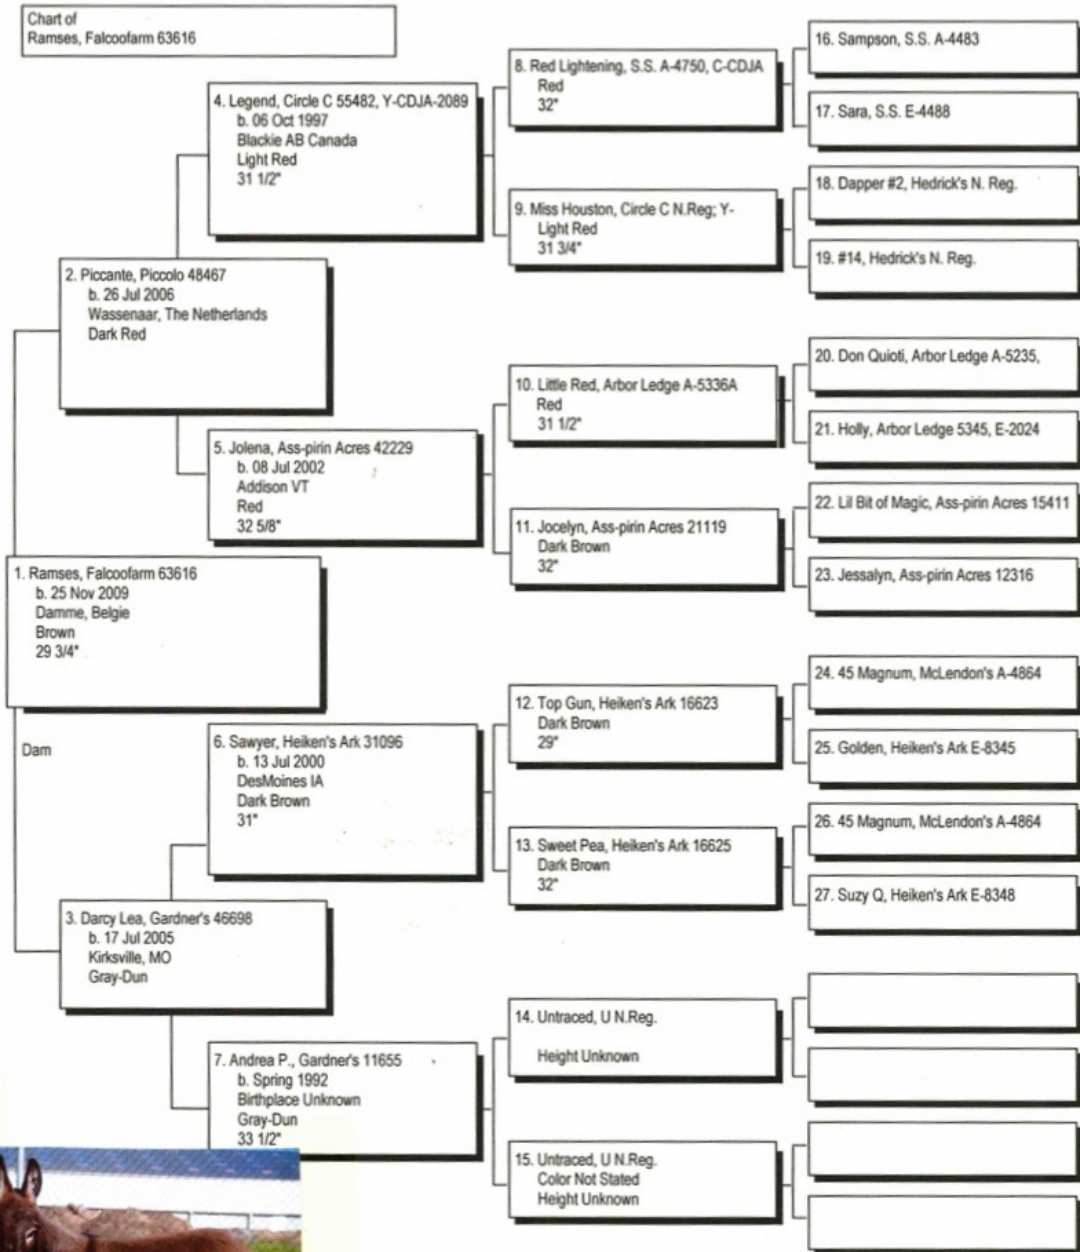

Pedigree

Chart #1

The American Donkey and Mule Society
 P.O. Box 1210, Lewisville, TX 75067 (972) 219-0781
 The American Donkey and Mule Society is not responsible
 for errors in information submitted to the registry.